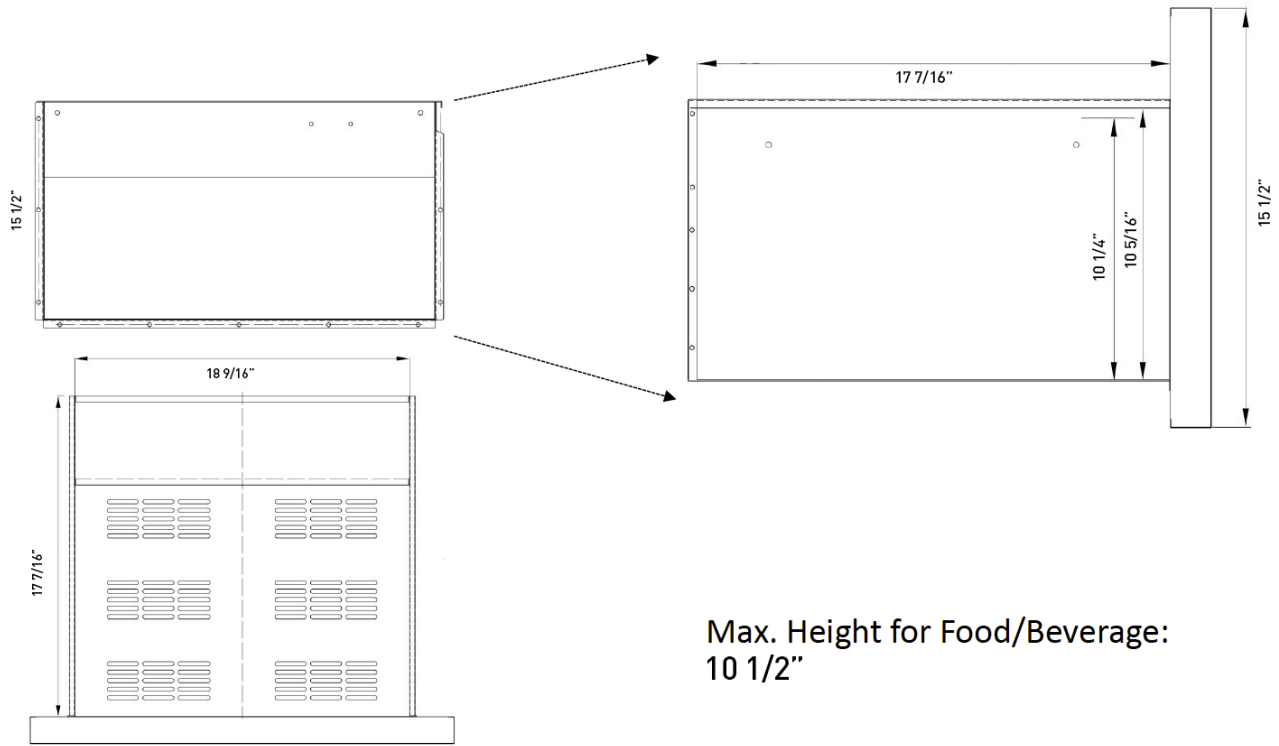

TOP DRAWER

BOTTOM DRAWER